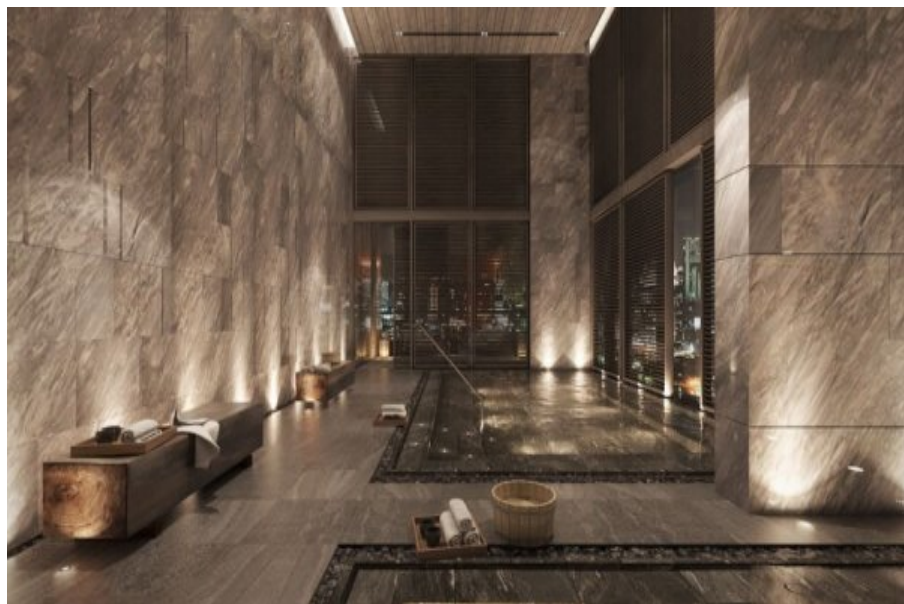

# 2 Bedroom Condo for sale in The Esse Sukhumvit 36, Phra Khanong, Bangkok near BTS Thong Lo

Listing provided by:

**Tel: +66614414283**

- 20 m. to BTS Thonglor Station •• Horizon Onsen •• Roof orchard and Rice field on the rooftop •

View online:

9  
photos

**Key  
features**

2  
Beds

2  
Baths

73.50 m<sup>2</sup>  
Usable area

**Facilities**

  
Parking