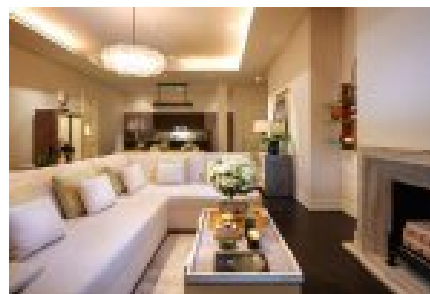

## 2 Bedroom Condo for sale in The Ritz-Carlton

Residences at MahaNakhon, Silom, Bangkok near  
BTS Chong Nonsi

Key features

2  
Beds

2  
Baths

140.99 m<sup>2</sup>  
Usable area

Facilities

Air Conditioning