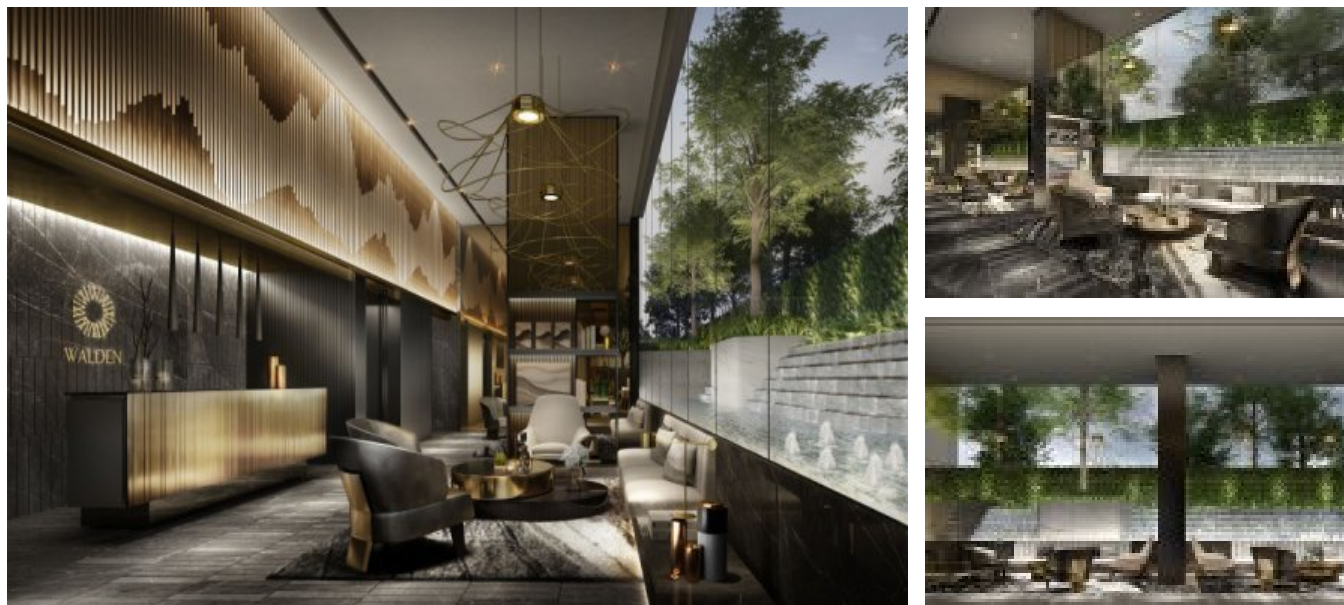

1 Bedroom Condo for sale in WALDEN SUKHUMVIT 39, Khlong Tan Nuea, Bangkok near BTS Phrom Phong

Key features

1
Bed

1
Bath

31.91 m²
Usable area

Facilities

Air
Conditioning

BBQ Area

CCTV

Fitness

Listing provided by:

Tel: +66614414283

• 5-Star Facilities • Automatic parking system • Fully-Furnished Residential Units • Low-Rise residential project limited Supply • Close to public transportation BTS Prompong Station • Close to life style center eg. M District and Business District Easy to access by Express way