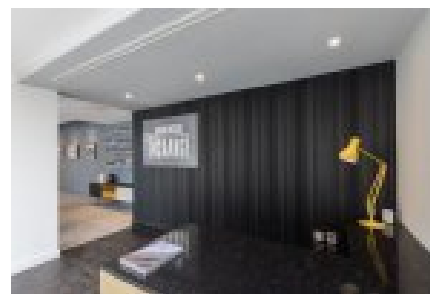

## 2 Bedroom Condo for sale in Shoreditch Exchange, London, England

Listing provided by:

**Tel: +85228512280**

Bedrooms are a personal sanctuary and at Shoreditch Exchange this is no exception. With plentiful natural light from the floor-to-ceiling windows, these spacious rooms also feature fitted wardrobes and elegant flooring, creating a perfect retreat at the end of the day. Heritage and contemporary influ...