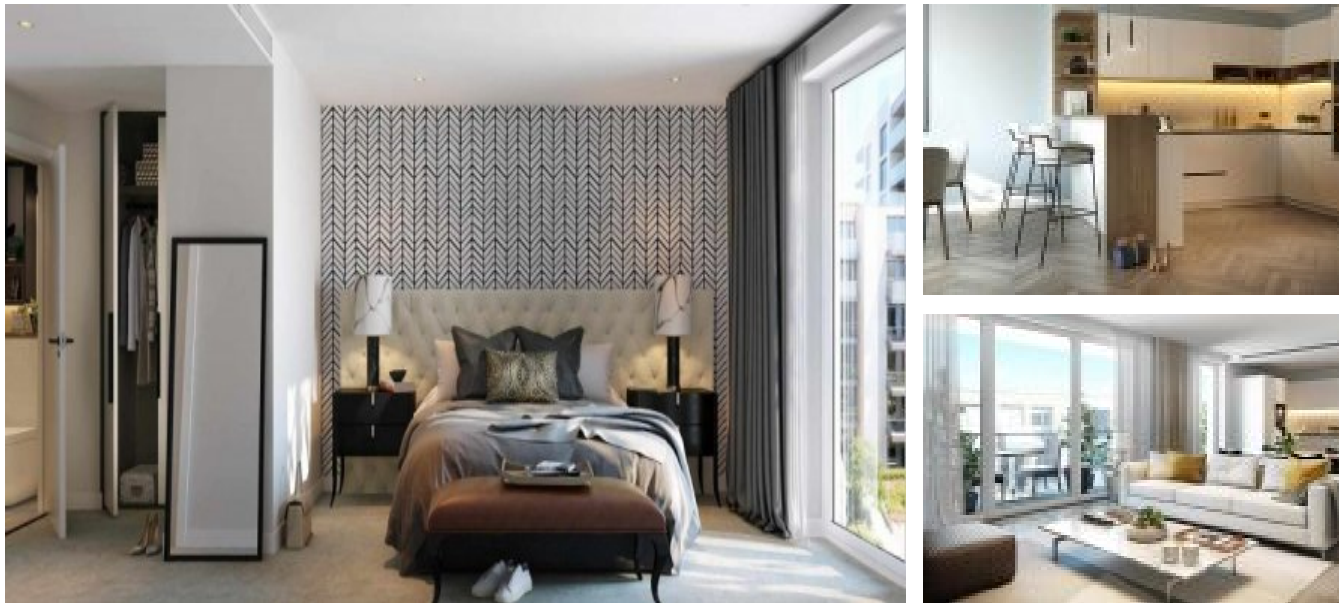

3 Bedroom Condo for sale in Sovereign Court, London, England

Listing provided by:

Tel: +66922692280

125m from 2 Underground stations
Zone 2, 4 Underground Lines
24 hour Concierge & Fitness Suite
Private landscaped courtyards
2 stops to Westfield & easy reach of South Kensington
Matcham House phase
Balcony
3 bathrooms
3 bedroom apartment
9th floor
Est. Completion: Q2 21 - Q3 21

View online:

3 photos

Key features

3 Beds

3 Baths

0.00 m² Usable area

Facilities

Concierge