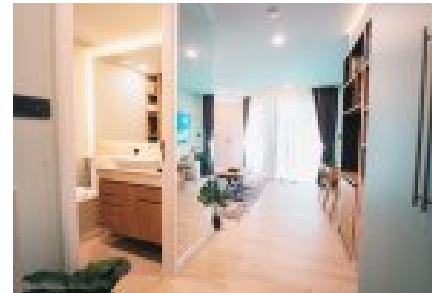

Condo for sale in Serene Condominium, Choeng Thale, Phuket

Listing provided by:

Tel: +66620536315

28S.QM Studio type, Sea-view on the 3rd floor. Our Studio type to ensure maximum comfort and lifestyle, balanced with an affordable price with great rentability we implemented a modular design to take full advantage of the space.- Modular furniture allows you to change your living room into a full be...

View online:

15 photos

\$ 100,798

Key features

Studio **1 Bath** **28.00 m² Usable area**

Facilities

- | | | | |
|---|---|---|--|
| 
Air Conditioning | 
CCTV | 
Concierge | 
Fitness |
| 
Parking | 
Sea/Ocean View | 
Security | 
Swimming Pool |