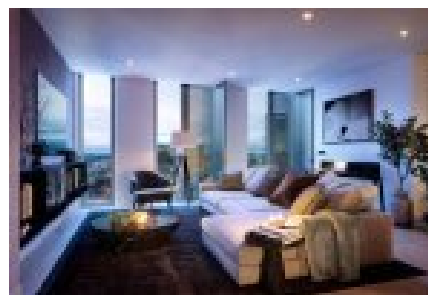

1 Bedroom Condo for sale in The Blade Manchester, Manchester, England

Listing provided by:

Tel: +8617701808140

1. Iconic skyscraper located at the gateway to Manchester city centre.
 2. Payment plans starting with just 20% deposit on selected apartments.
 3. 66% 5-year post completion ROI predicted.
- Facilities; Lobby Lounge
Gym Center
Co-working Space
Sauna & Steam Rooms
Community Park
Private Dining Room

View online:

13 photos

\$ 308,216

Key features

1 Bed

0.00 m² Usable area

Facilities

Fitness