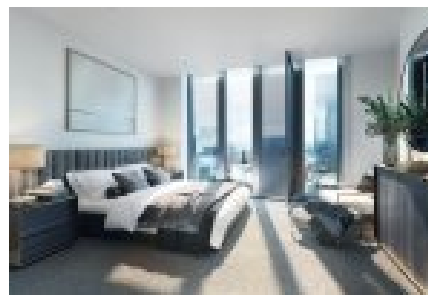

1 Bedroom Condo for sale in The Blade Manchester, Manchester, England

Listing provided by:

Tel: +8617701808140

1. Iconic skyscraper located at the gateway to Manchester city centre.
 2. Payment plans starting with just 20% deposit on selected apartments.
 3. 66% 5-year post completion ROI predicted.
- Facilities; Lobby Lounge
Gym Center
Co-working Space
Sauna & Steam Rooms
Community Park
Private Dining Room

View online:

13 photos

\$ 308,216

Key features

1 Bed

0.00 m² Usable area

Facilities

Fitness